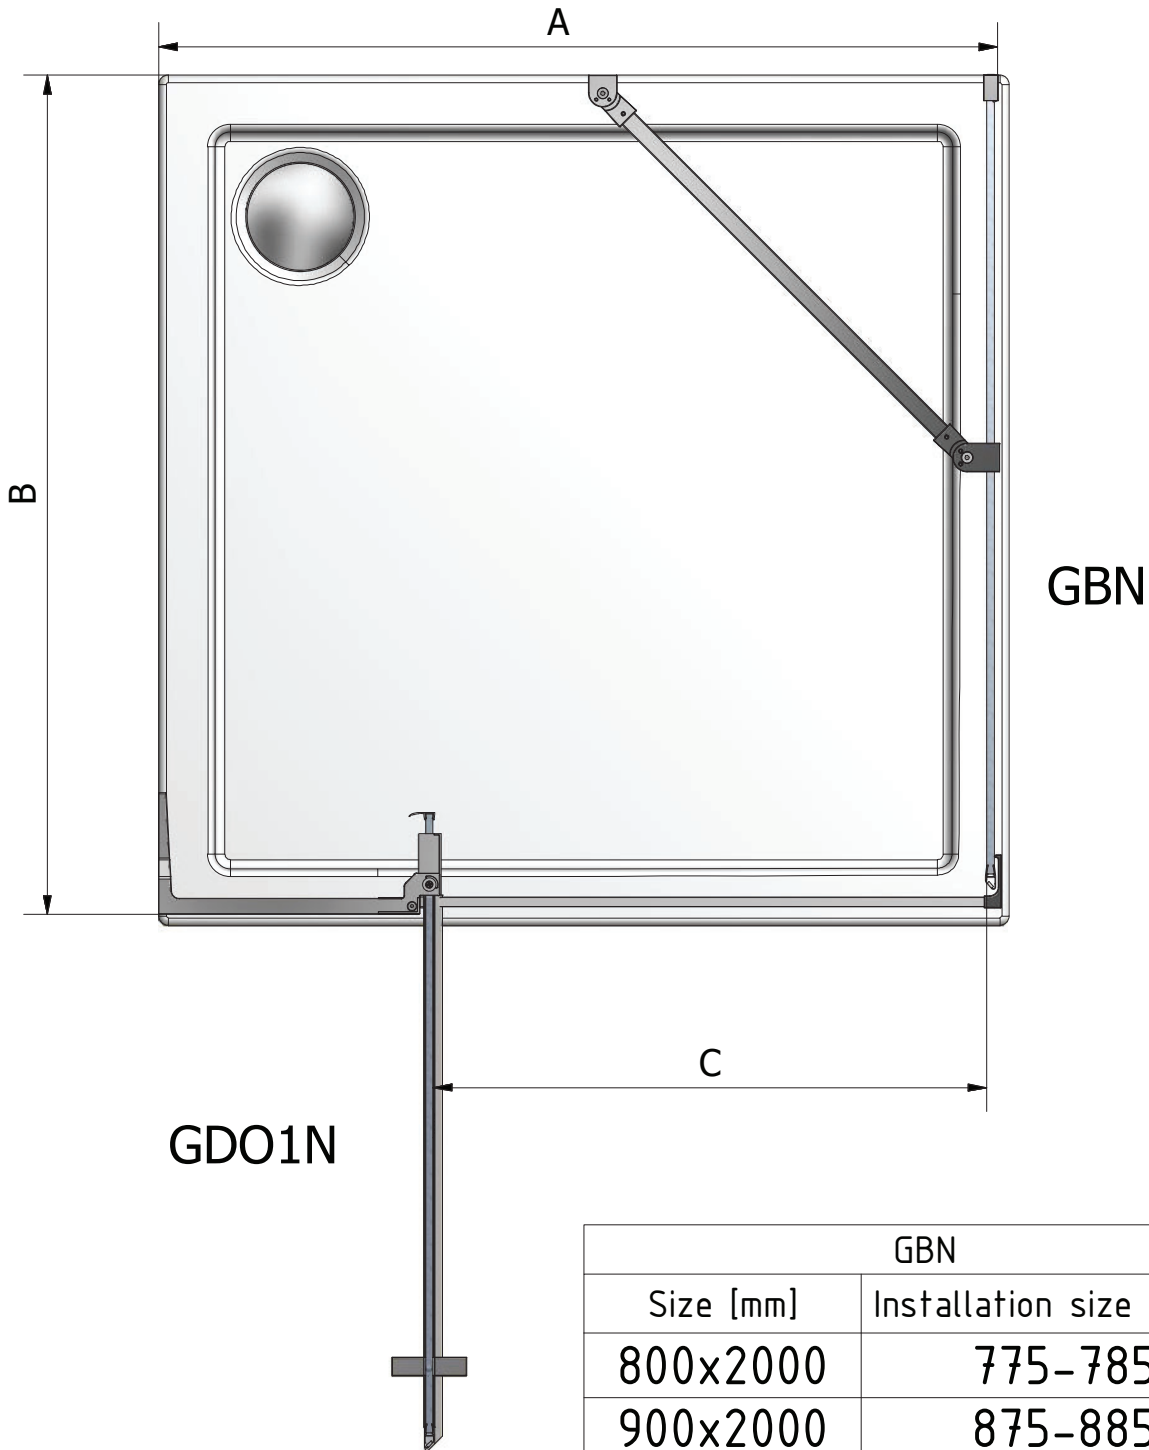

# GBN+GDO1N

GBN	
Size [mm]	Installation size B [mm]
800x2000	775-785
900x2000	875-885
1000x2000	975-985

GBN+GDO1N		
Size [mm]	Installation size A [mm]	Entrance size C [mm]
700-800x2000	685-785	380-480
800-900x2000	785-885	480-580
900-1000x2000	885-985	580-680
1000-1100x2000	985-1085	680-780
1100-1200x2000	1085-1185	780-880